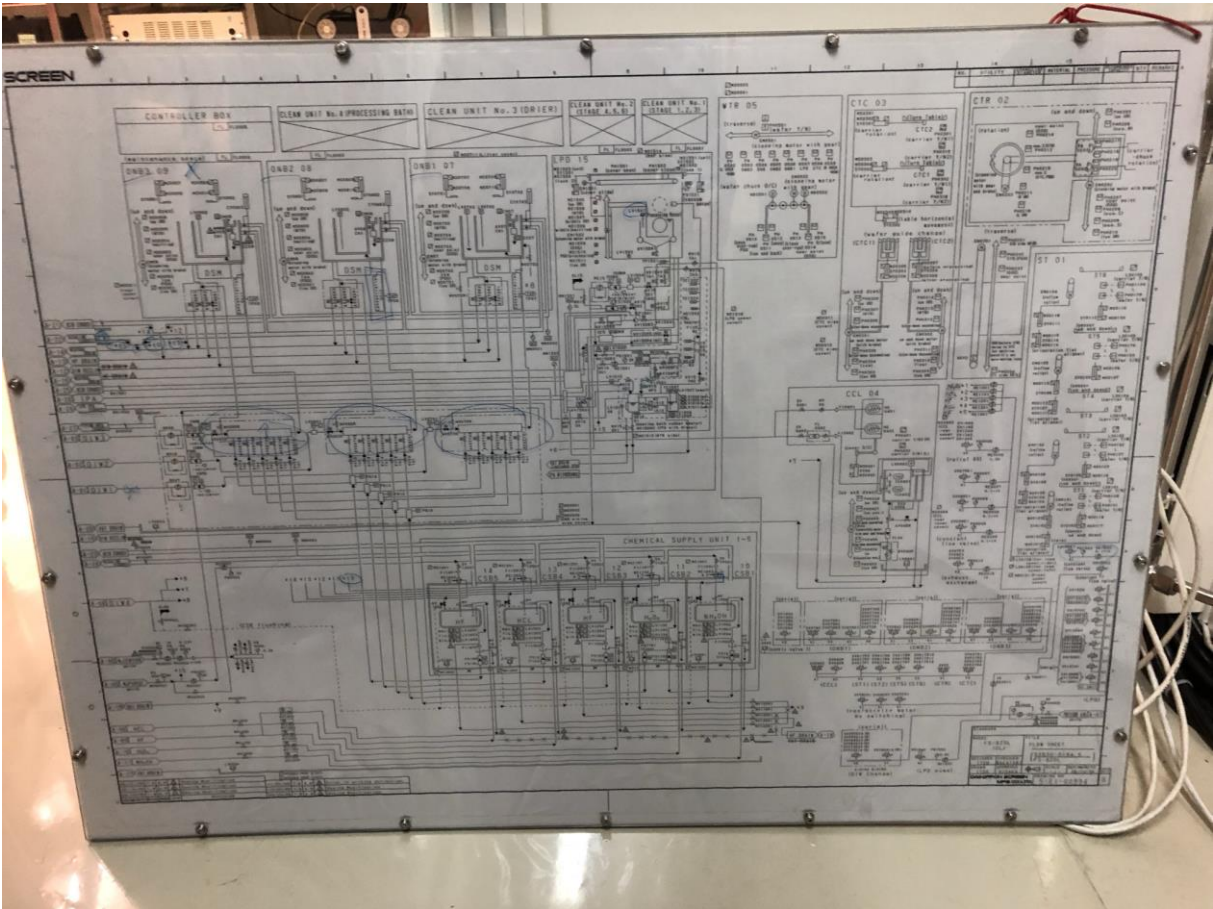

PTW Europa GmbH

This data sheet is provided to you on a strictly confidential basis and contains commercially sensitive and valuable information. No part of its content may be provided to any person without our prior written consent. This data sheet is not an offer capable of acceptance. The information contained in this data sheet is, to our knowledge and information, accurate, but it may contain typographical errors and we do not warrant the completeness or accuracy of the information contained herein. Any offer by you to purchase of the equipment described in this data sheet shall be subject to our standard terms and conditions of sale. The Equipment being quoted is described as used, and is being sold "AS IS, WHERE IS" with all defects, known or unknown, entirely at Buyer's own risk and reliance solely upon Buyer's own inspection of the goods and without reliance upon any representation or description by Seller or seller's representative concerning the goods.