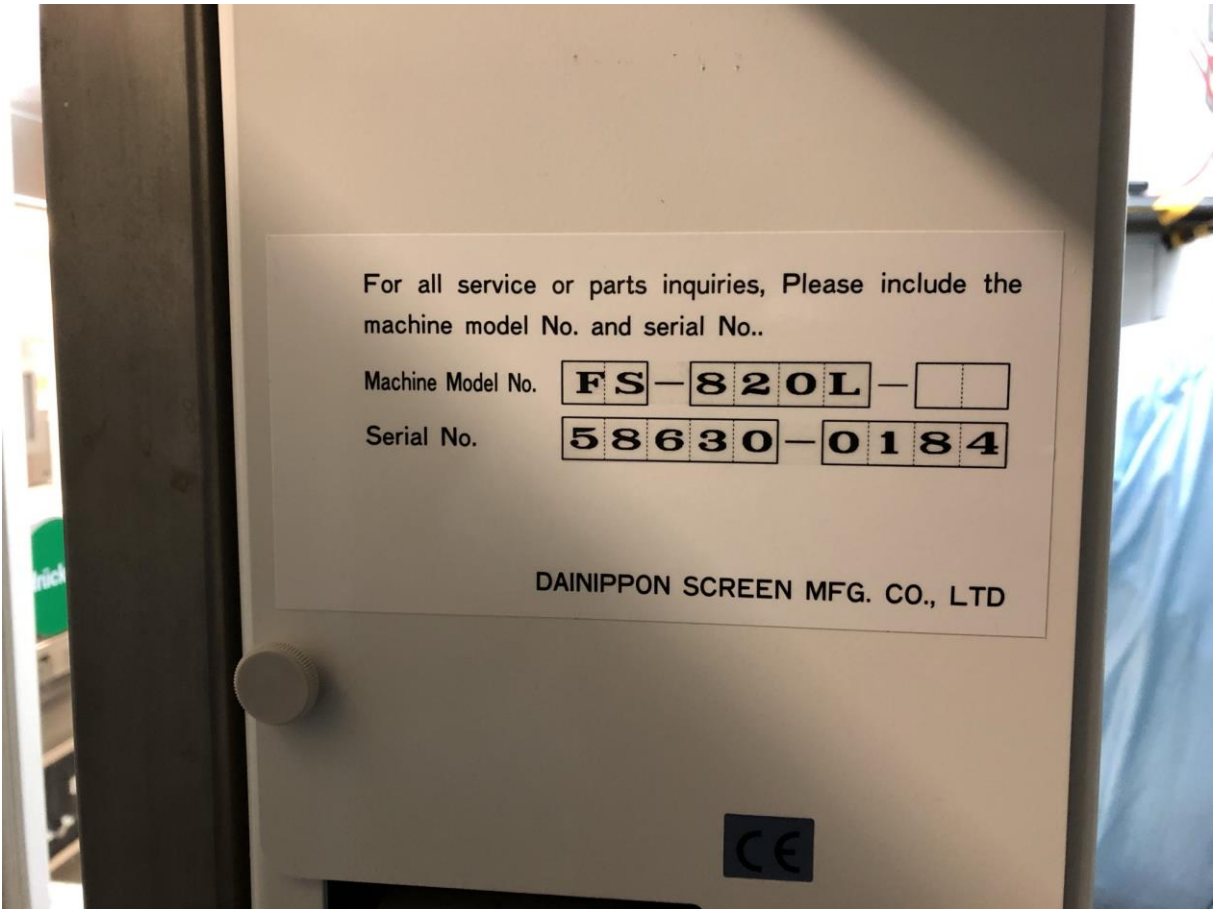

**THIN FILM WAFER STRESS MEASUREMENT SYSTEM**

<b>Manufacturer</b>	DNS
<b>Model</b>	FS-820L
<b>Description</b>	Wet Bench
<b>Other information</b>	
<b>Year of manufacture</b>	
<b>Serial number</b>	58630-0184
<b>Wafer size</b>	6"
<b>Condition</b>	Used
<b>Number of Units</b>	1
<b>Product description</b>	
<b>Power facility</b>	